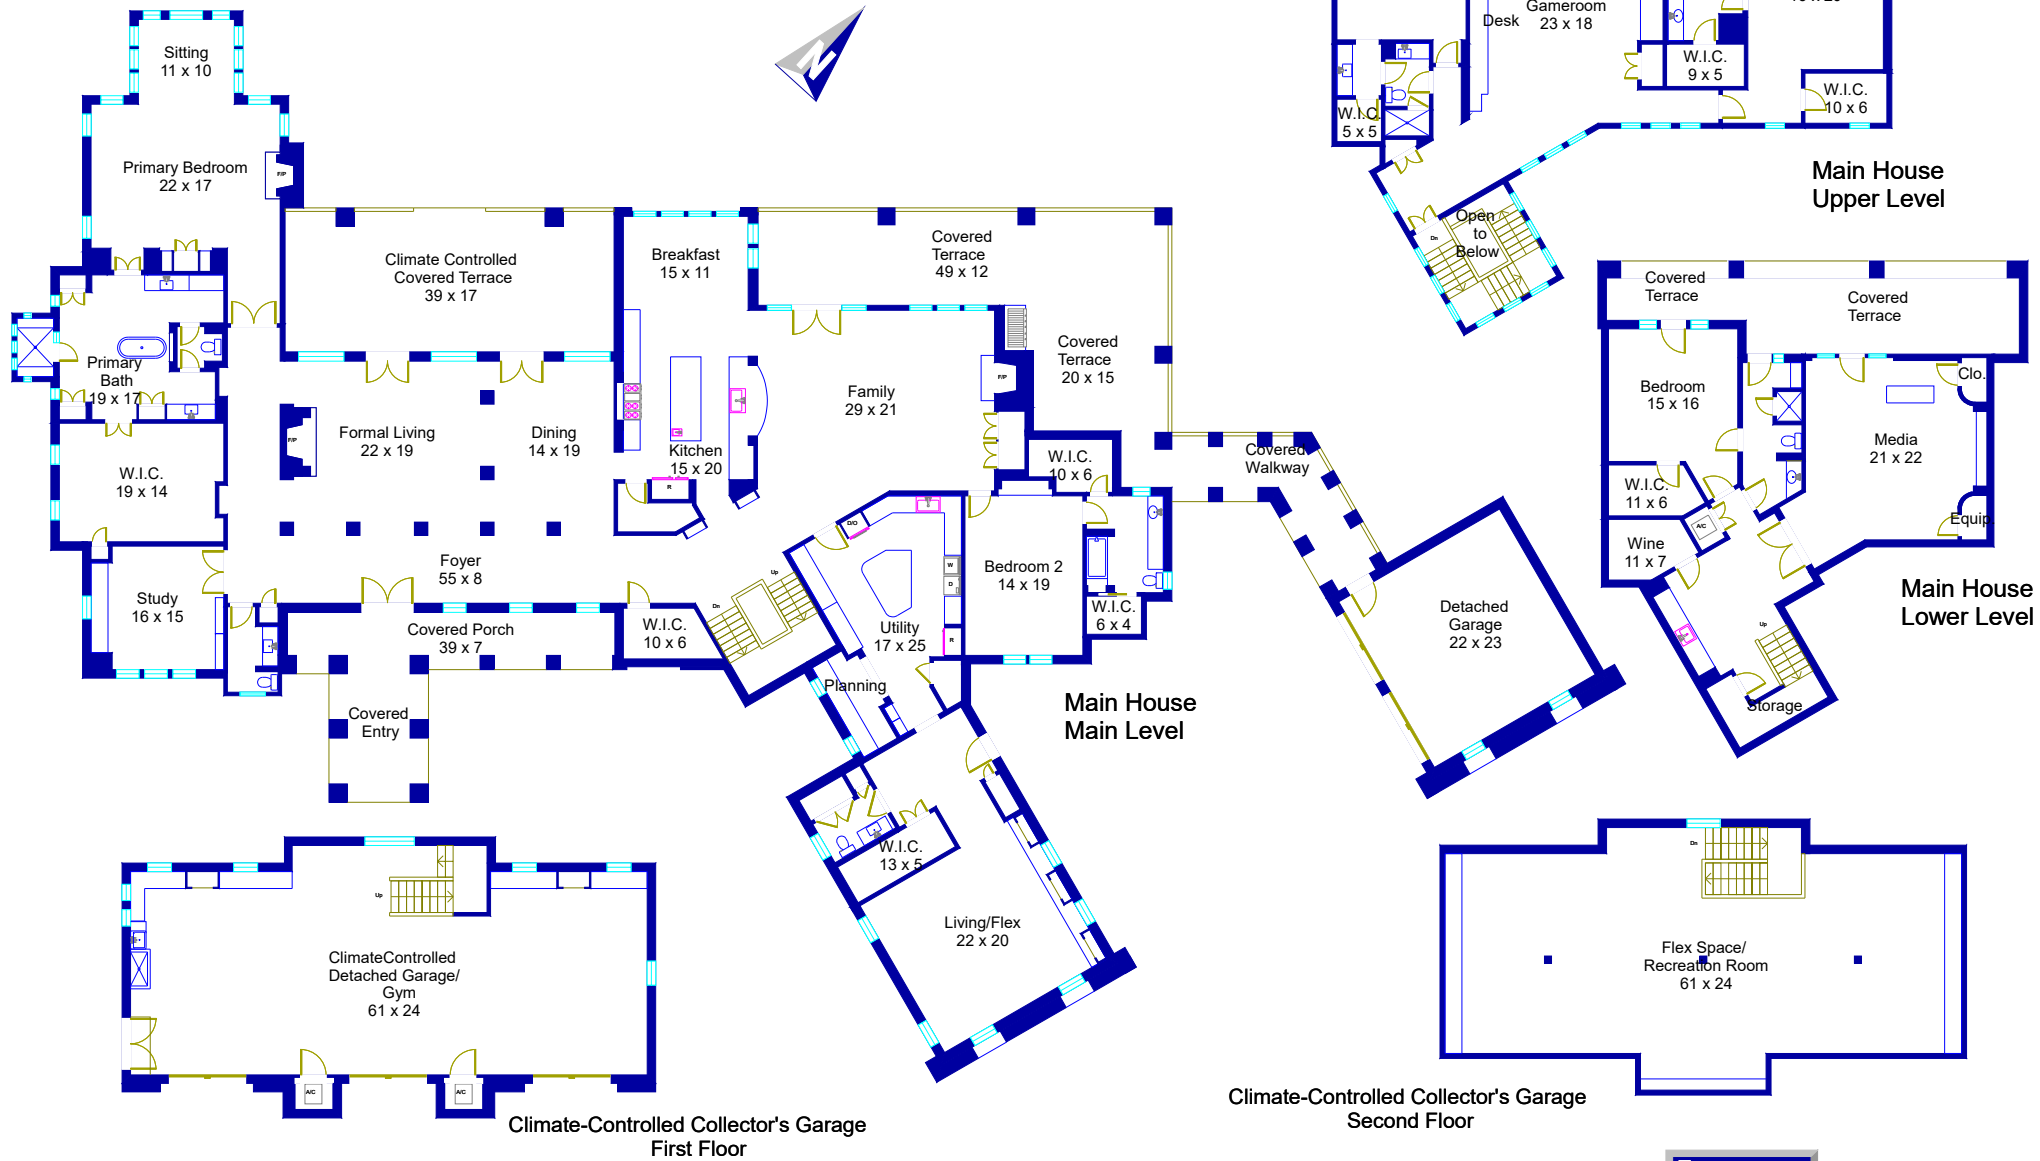

7849 Escala Drive Austin, Texas

© Floor Plan Graphics LLC 2022. This floor plan is an artistic rendering only. All dimensions are approximate. Floor Plan Graphics LLC and Moreland Properties make no representation or warranty as to this rendering's accuracy and no measurements or dimensions should be relied upon without independent verification. This floor plan and its respective square footage materials and information remain the property of Floor Plan Graphics LLC.